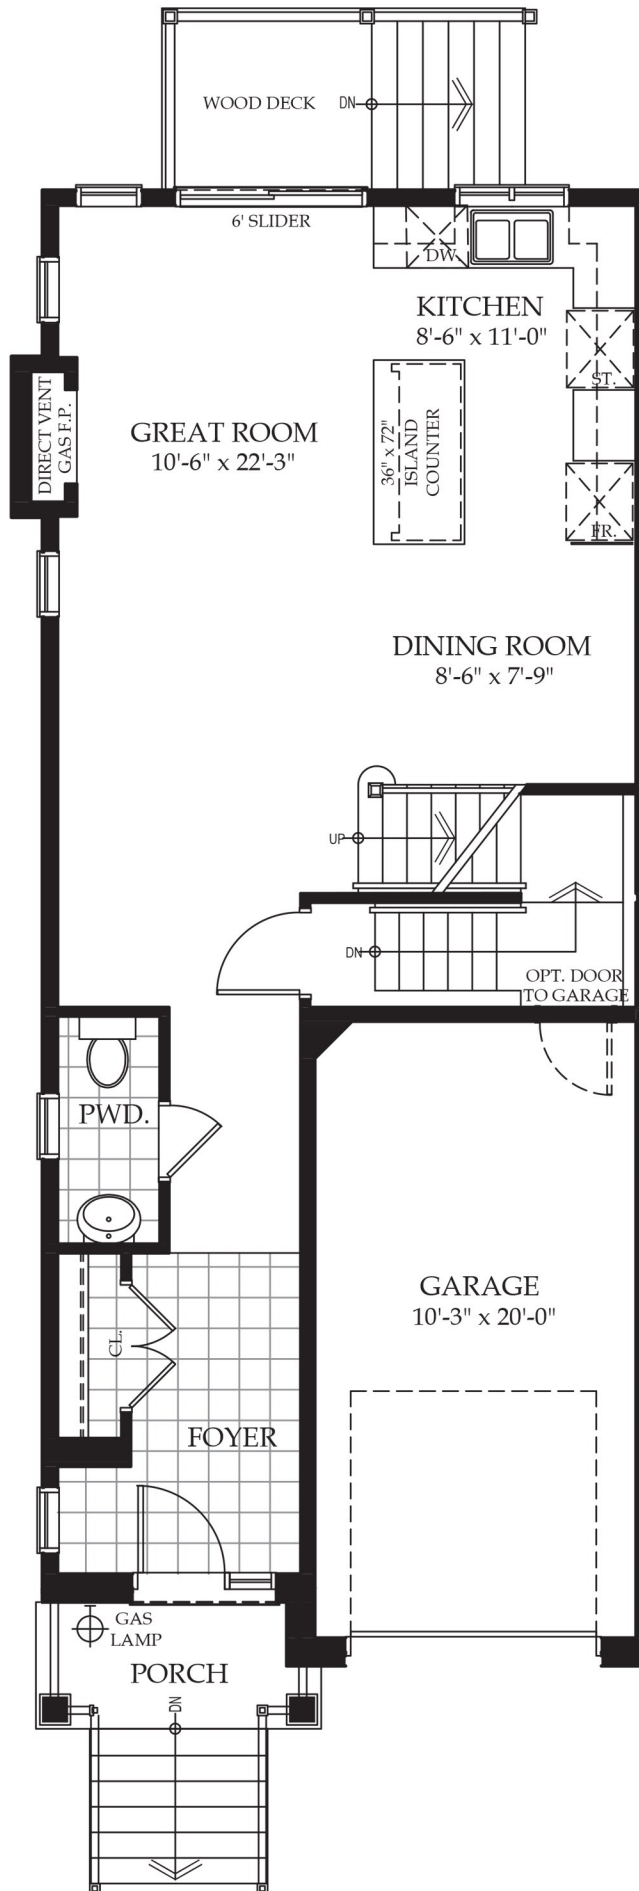

Study Purposes Only: This is a reverse schematic of the subject unit.

**MAIN LEVEL,
701 SQ.FT.**

Disclaimer: Floor Plan measurements are approximate and are for illustrative purposes only. While we do not doubt the floor plans accuracy, we make no guarantee, warranty or representation as to the accuracy and completeness on the floor plan.

Study Purposes Only: This is a reverse schematic of the subject unit.

3 BEDROOM
UPPER LEVEL
920 SQ.FT.

Disclaimer: Floor Plan measurements are approximate and are for illustrative purposes only. While we do not doubt the floor plans accuracy, we make no guarantee, warranty or representation as to the accuracy and completeness on the floor plan.