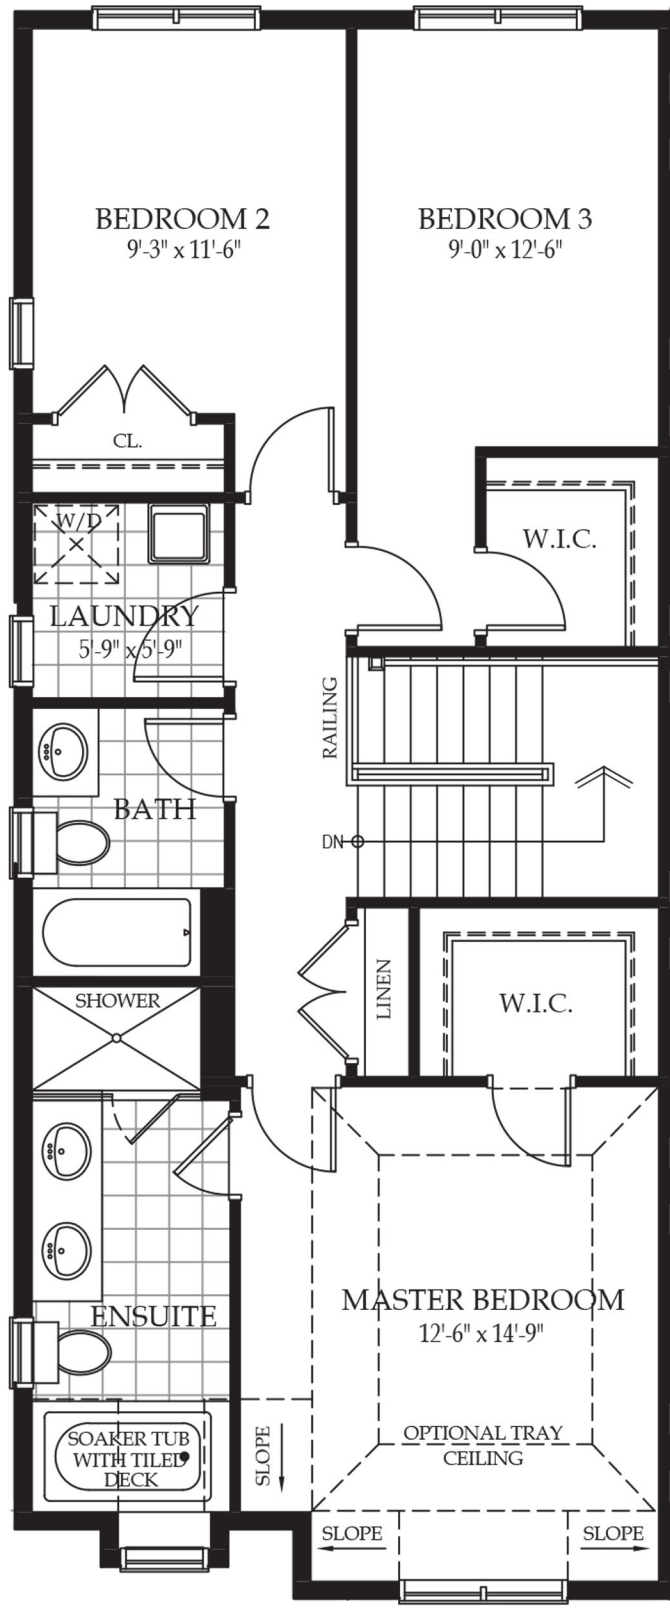

Study Purposes Only: This is a reverse schematic of the subject unit.

**MAIN LEVEL,
701 SQ.FT.**

Disclaimer: Floor Plan measurements are approximate and are for illustrative purposes only. While we do not doubt the floor plans accuracy, we make no guarantee, warranty or representation as to the accuracy and completeness on the floor plan.

Study Purposes Only: This is a reverse schematic of the subject unit.

3 BEDROOM
UPPER LEVEL
920 SQ.FT.

Disclaimer: Floor Plan measurements are approximate and are for illustrative purposes only. While we do not doubt the floor plans accuracy, we make no guarantee, warranty or representation as to the accuracy and completeness on the floor plan.