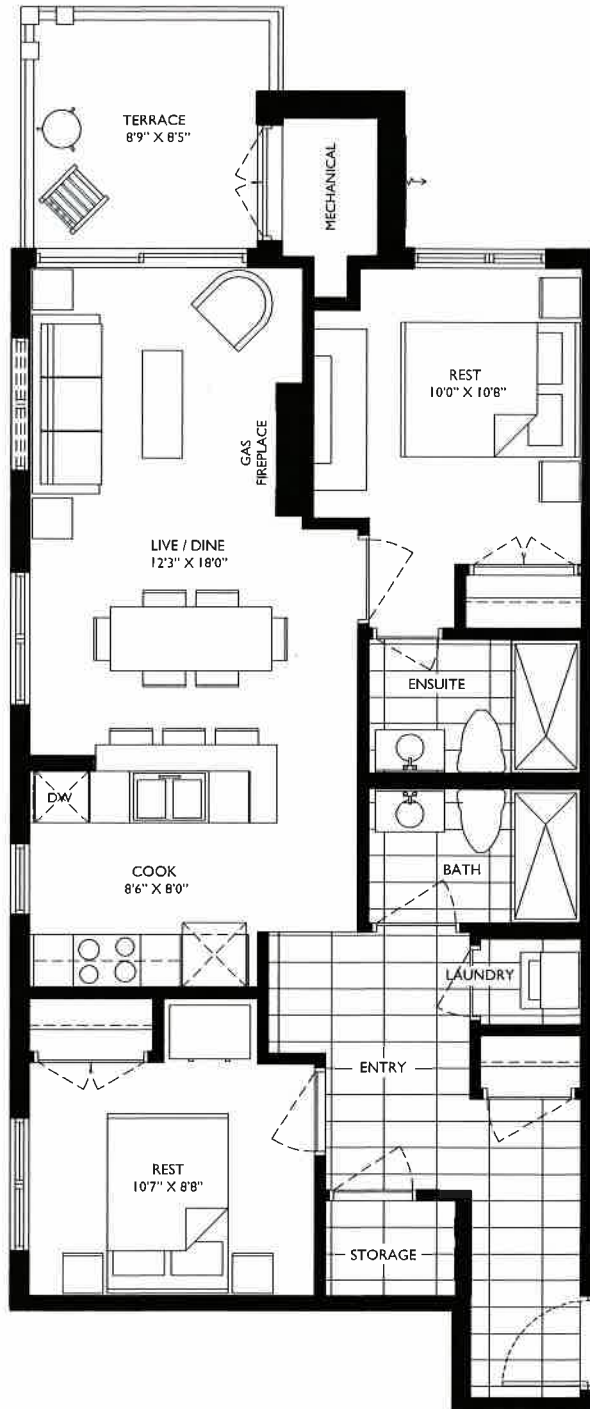

908 SQ.FT.
UNIT D

2 bedroom, 2 bath
+72 sq.ft. terrace

BLOCK H – 102, 202, 302
BLOCK I – 102, 202

Study Purposes Only

Actual usable floor space may vary from stated floor area.
Floorplan and specifications subject to change without notice. E.&O.E.