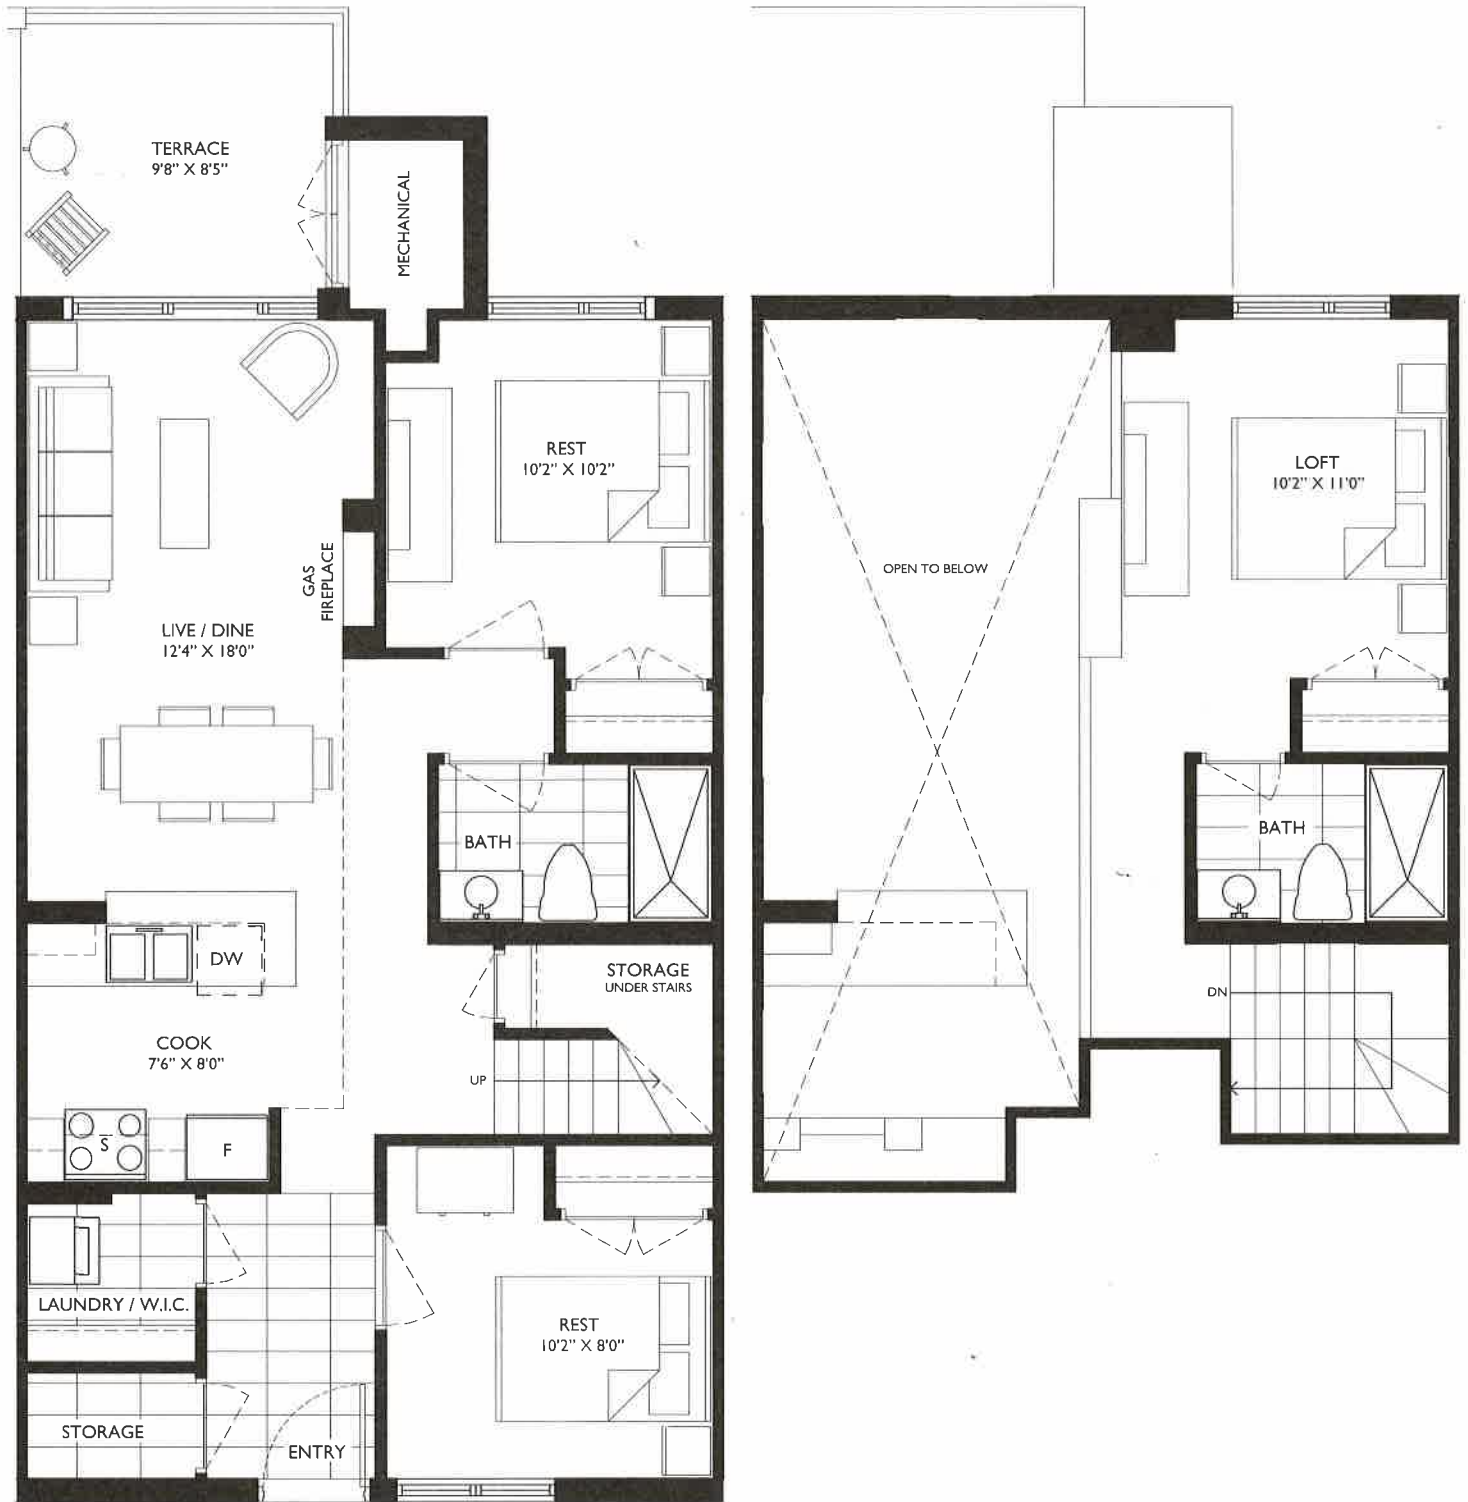

1140<sup>SQ.FT.</sup>  
UNIT H

2 bedroom + loft, 2 bath  
+81 sq.ft. terrace

(Top floor only)

Actual usable floor space may vary from stated floor area.  
Floorplan and specifications subject to change without notice. E&OE.