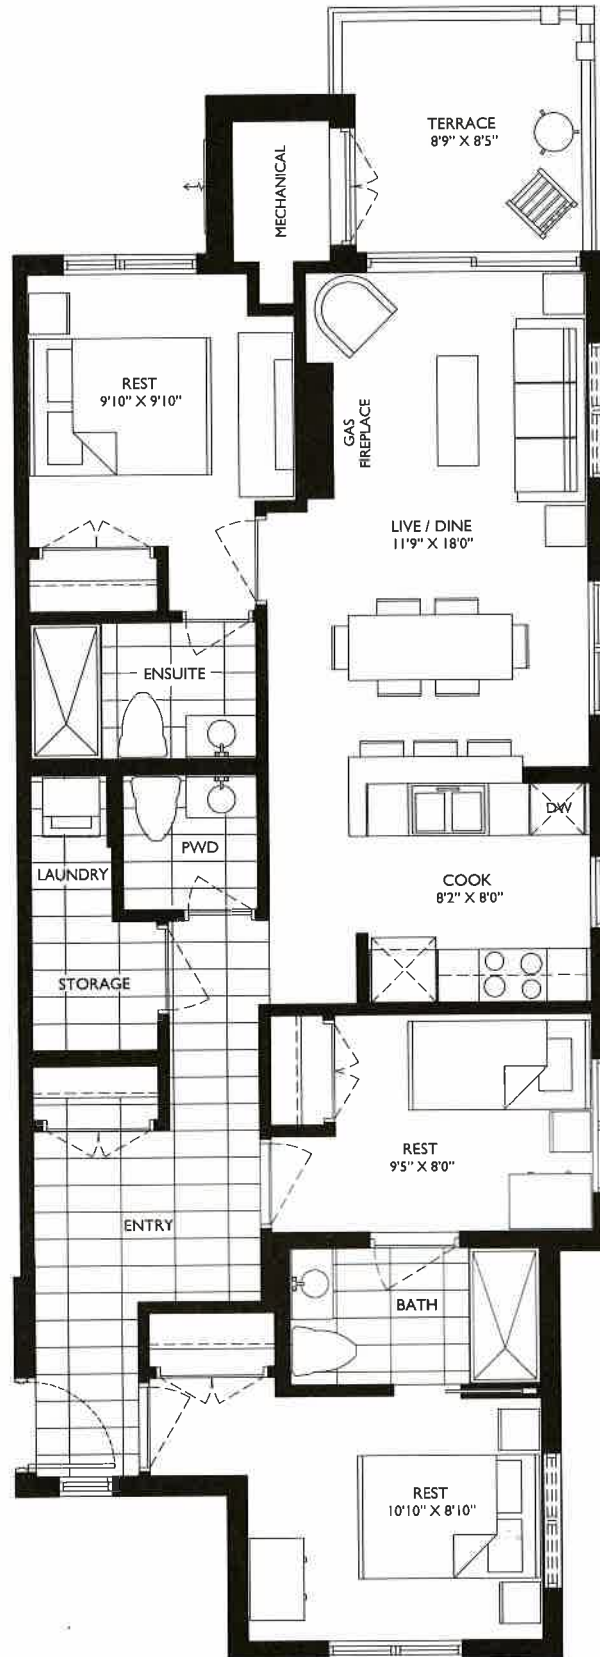

1076
UNIT A

SQ.FT.

3 bedroom, 2.5 bath
+72 sq.ft. terrace

BLOCK H - 207, 307

Actual usable floor space may vary from stated floor area.
Floorplan and specifications subject to change without notice. E.&O.E.